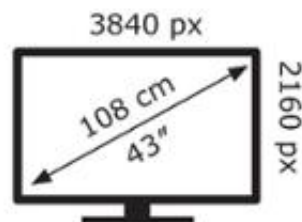

ENERG ⚡

Panasonic

TX-43HX900E

65 kWh/1000h

ABCDEF**G**

107 kWh/1000h

2019/2013